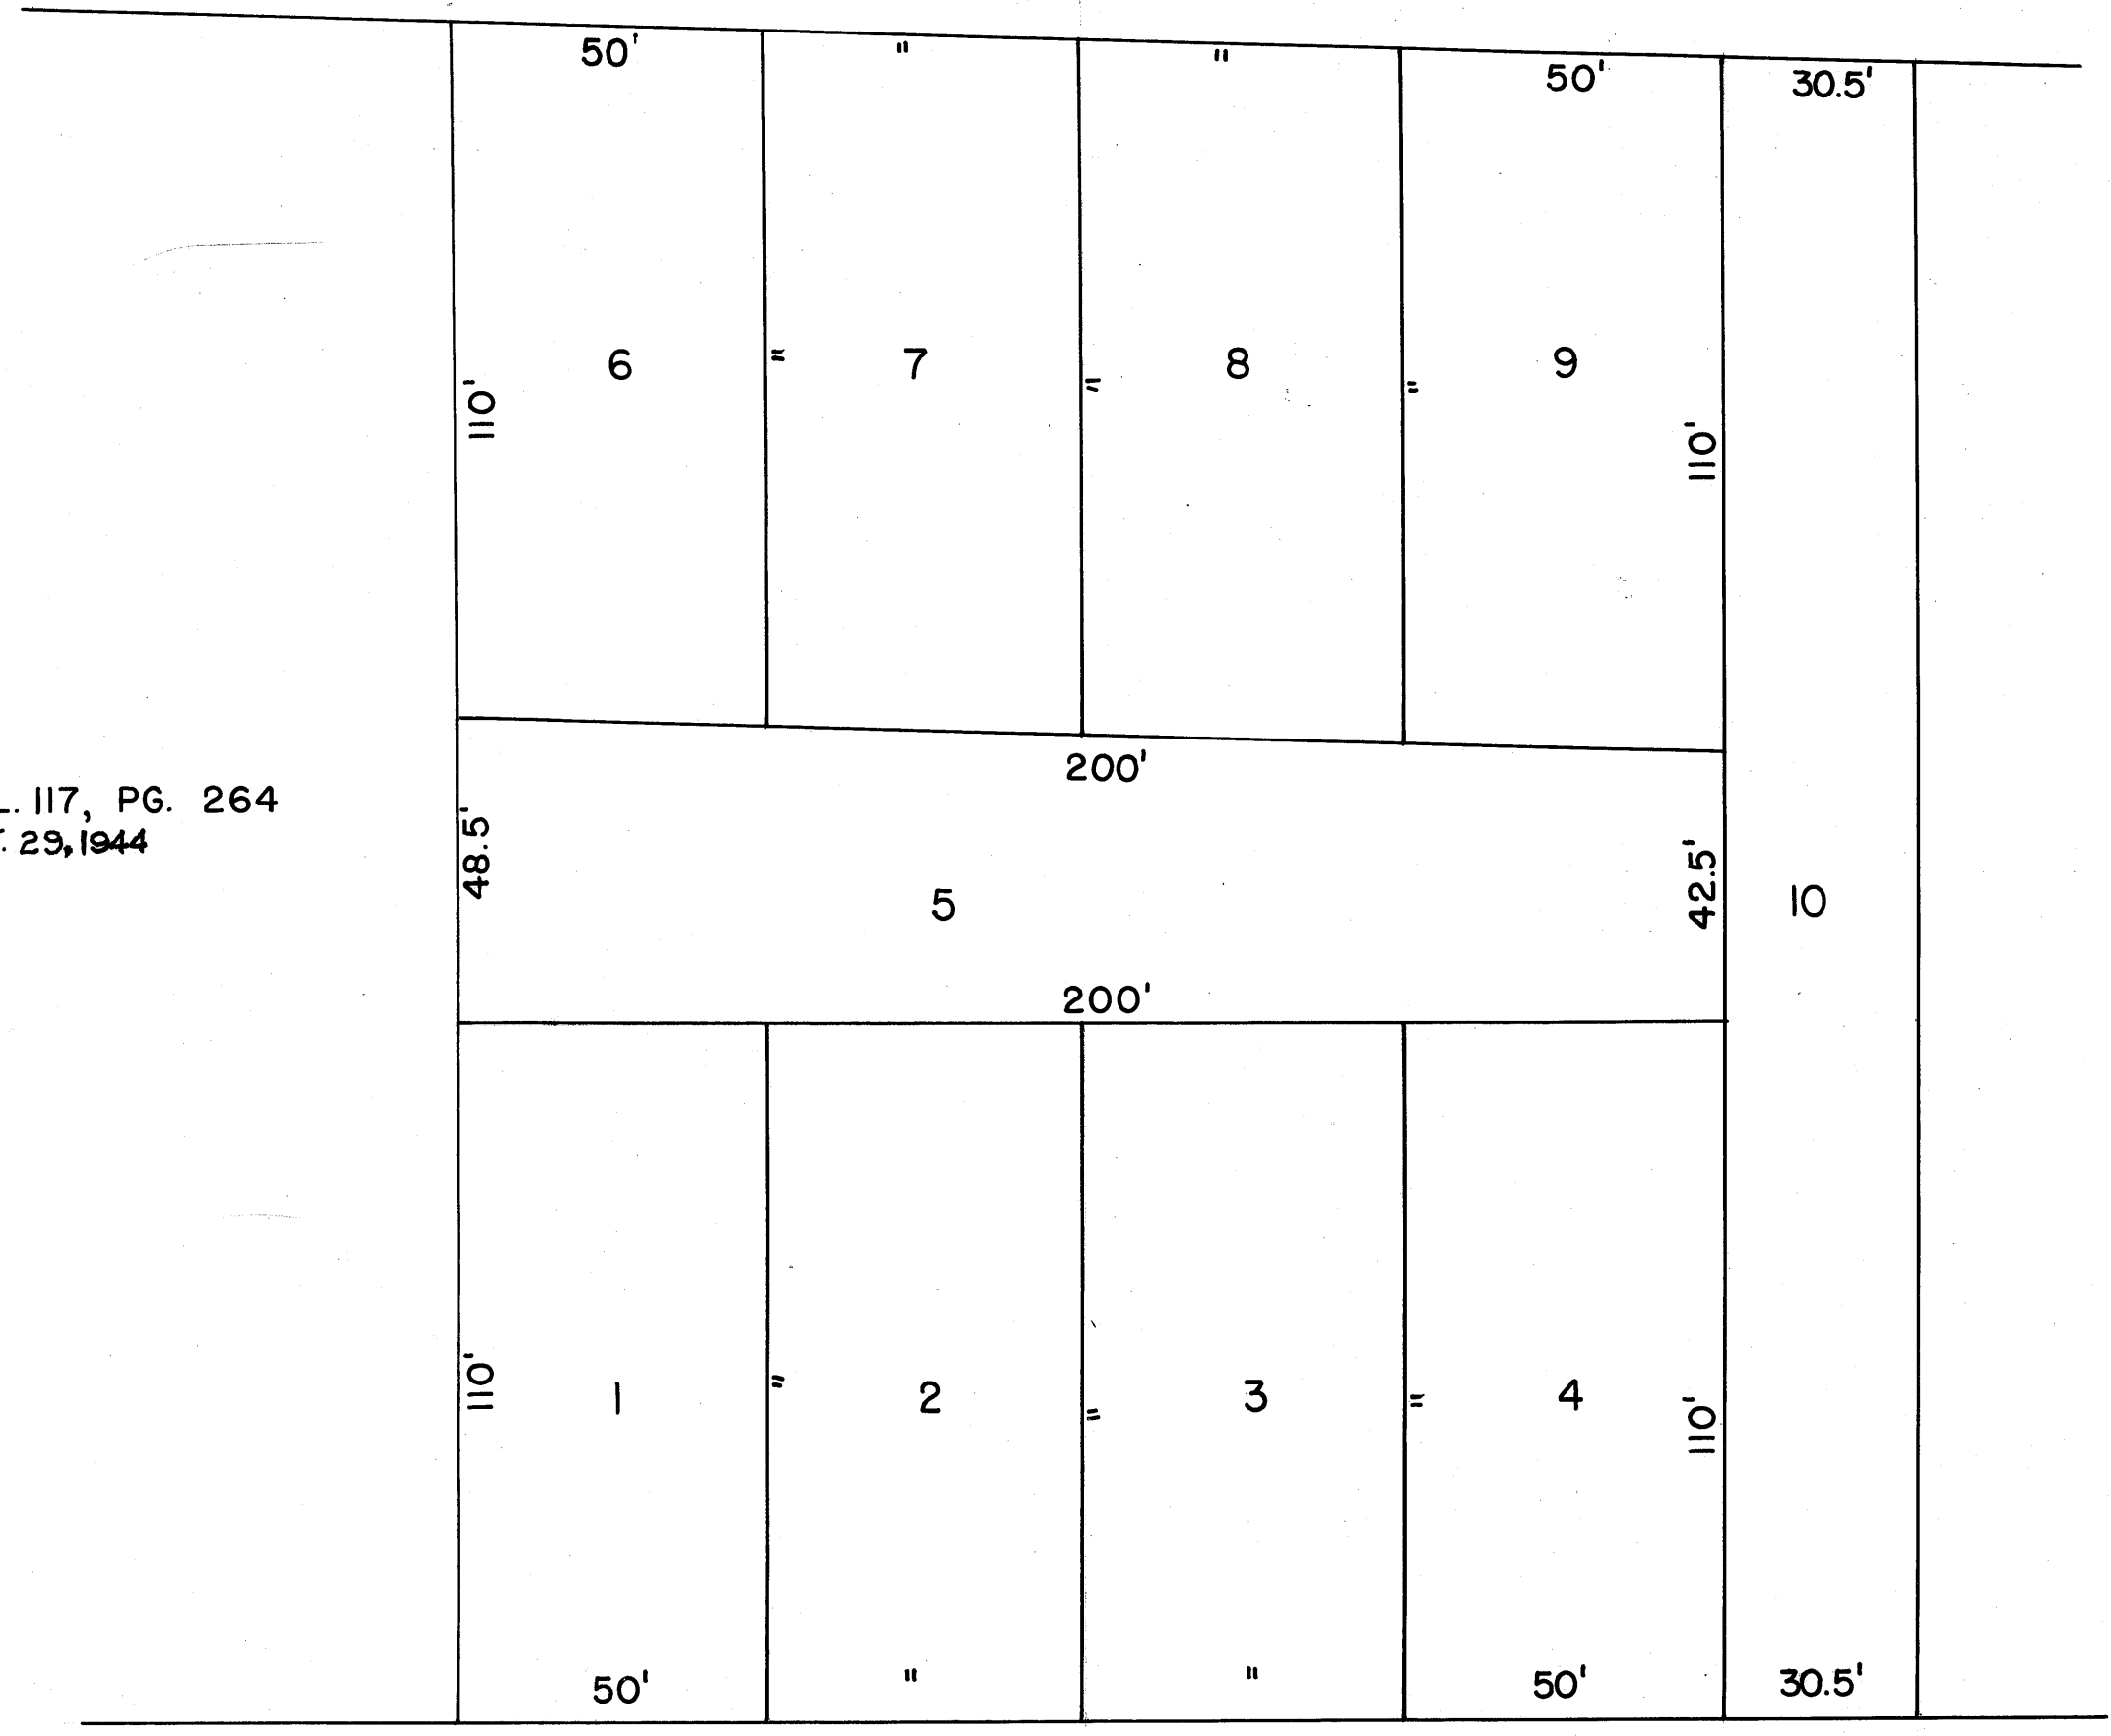

OLD MADISONVILLE ROAD

DR VOL. 117, PG. 264
SEPT. 29, 1944

SCALE: 1" = 30'

**SUBDIVISION OF LOT 9
OF CARRABBA ESTATES**

(SEE D.R.: VOL. Q, PG. 544)

D.R.: VOL. 117, PG. 264
SEPT. 29, 1944

STATE HIGHWAY NO. 21 (100' R.O.W.)

*on land base
used herein*